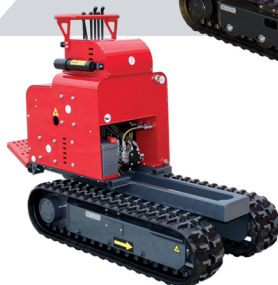

TRACKED UNDERCARRIAGES

Capacity from 1 to 30 tons !

Hydraulic unit
Ready to mount your
equipment
Capacity from 500 kg to 3 tons

Versions:

- Rubber crawlers
- Steel crawlers
- Hydraulic widening
- Customized models
- Double speed
- With open and closed circuit